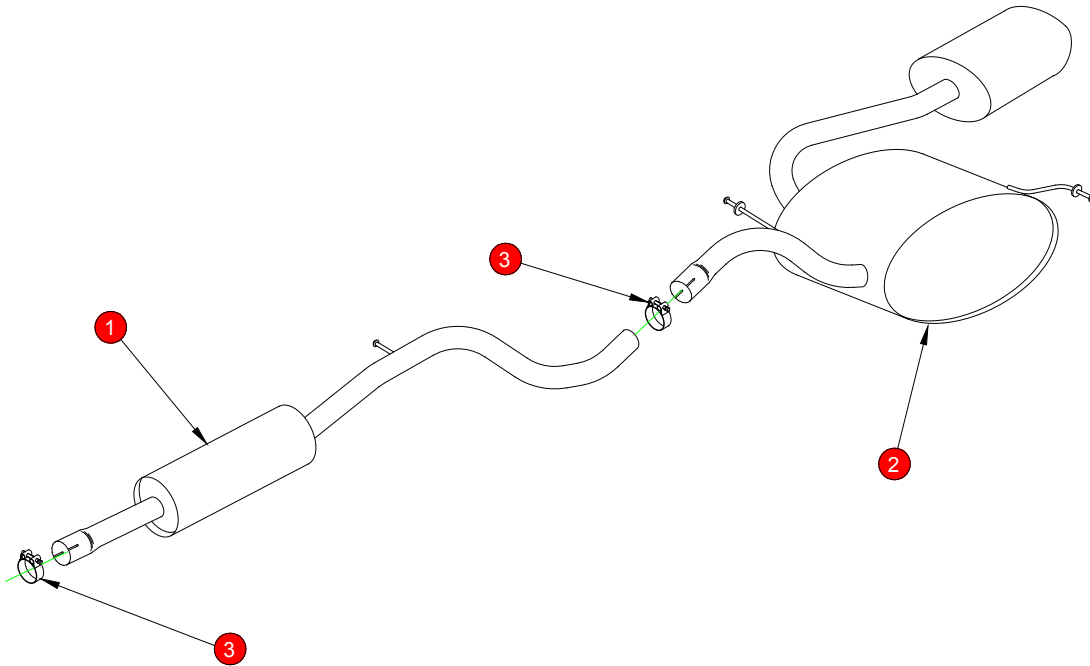

CAR	Volkswagen Lupo 1.6 Gti	PART NO.	SVW025
YEAR	01-05	FIT KITS	010 FK
NOTES	Where not supplied use original fittings.	FEATURES	Pipe diameter:- 50.8mm/2"

NO.	PART NO.	DESCRIPTION	QTY
1	563VW	Front Silencer	1
2	565VW52	Rear Silencer	1
Fit Kit			
3	Z016.10002	51-55mm Clamp	2

E-MARK	N/A
DATE	31/03/16
ISSUE	02
AUTHORISED	M.YDLIBI

NOTE: ENSURE SCORPION SYSTEM IS CLEAR OF MOVING PARTS AND ALL ORIGINAL FUNCTIONS WORK CORRECTLY.

Checked By _____